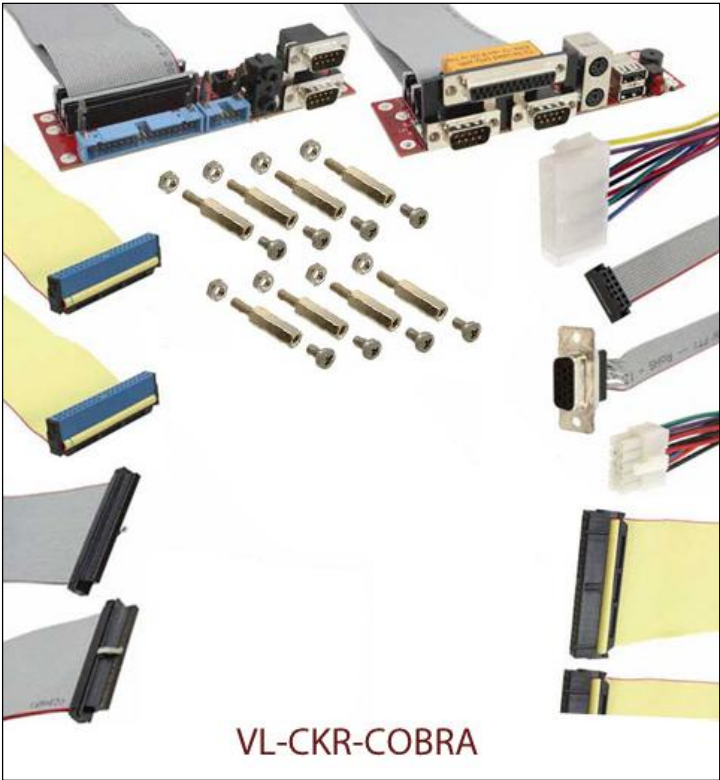

# Development Cable Kit VL-CKR-COBRA

## Ordering Information

Model	Description
VL-CKR-COBRA	EBX-12 Cobra Evaluation Cable Kit. Includes VL-CBR-1007, 2022, 4003 (x2), 8004, 8005, and HDW-101.