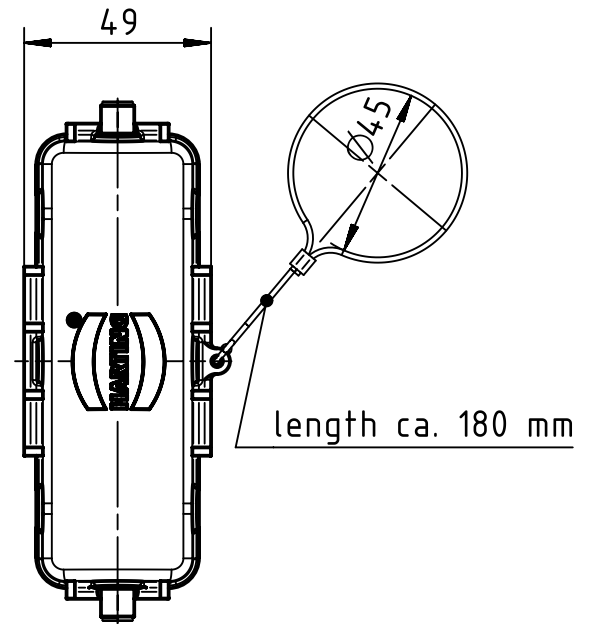

1 2 3 4 5 6

A

B

C

D

	All Dimensions in mm Original Size DIN A4		Scale 1:2	Free size tol.		Ref.	
						Sub.	
	All rights reserved		Created by SCHULZI	Inspected by BERGHORN	Standardisation SCHMIDTM	Date 2013-07-03	State Final Release
	Department EL PD - DE		Title Han B Prot.Cover Die Cast for CtoC hood			Doc-Key / ECM-Nr. 100172901/UGD/005/A 500000063769	
HARTING Electric GmbH & Co. KG D-32339 Espelkamp			Type TB	Number 09 30 024 5436		Rev. A	Page 1/1