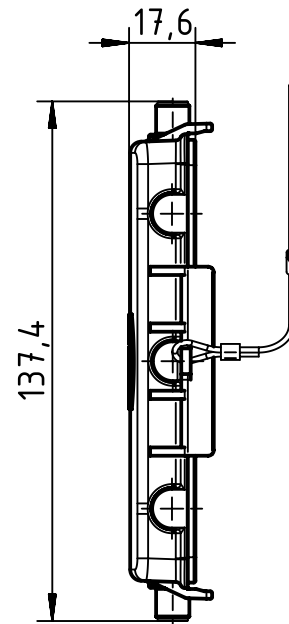

1 2 3 4 5 6

A

B

C

D

	All Dimensions in mm Original Size DIN A4		Scale 1:2	Free size tol.		Ref.	
						Sub.	
	All rights reserved		Created by SCHULZI	Inspected by BERGHORN	Standardisation SCHMIDTM	Date 2013-07-03	State Final Release
	Department EL PD - DE		Title Han B Prot.Cover Die Cast for CtoC hood			Doc-Key / ECM-Nr. 100172901/UGD/005/A 500000063769	
HARTING Electric GmbH & Co. KG D-32339 Espelkamp			Type TB	Number 09 30 024 5436		Rev. A	Page 1/1